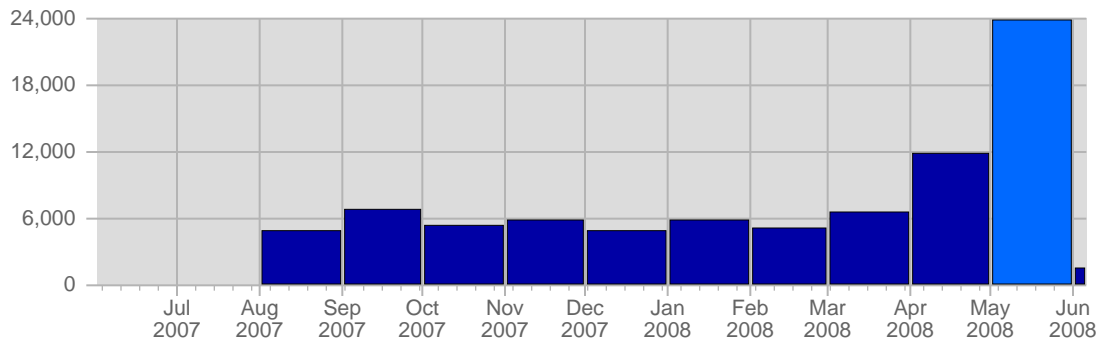

Traffic and Activity > Visits

Report Description

Report Description: Visits during the month of May 2008
 Report Range: Month of May 2008
 Report Scope: Historical Data

Historic Breakdown

Breakdown

Date	Total Visits	Average Visits Historically	Change	Percent of Total Visits
Thu May 1st, 2008	346	253,37	+346 ▲	1,45%
Fri May 2nd, 2008	327	248,68	+327 ▲	1,37%
Sat May 3rd, 2008	287	274,29	+287 ▲	1,20%
Sun May 4th, 2008	413	303,68	-165 ▼	1,73%
Mon May 5th, 2008	568	296,37	-17 ▼	2,38%
Tue May 6th, 2008	731	309,61	+190 ▲	3,06%
Wed May 7th, 2008	505	264,51	+118 ▲	2,11%
Thu May 8th, 2008	621	253,37	+275 ▲	2,60%
Fri May 9th, 2008	642	248,68	+315 ▲	2,69%
Sat May 10th, 2008	1,668	274,29	+1,381 ▲	6,98%
Sun May 11th, 2008	2,393	303,68	+1,980 ▲	10,01%
Mon May 12th, 2008	1,797	296,37	+1,229 ▲	7,52%
Tue May 13th, 2008	1,238	309,61	+507 ▲	5,18%
Wed May 14th, 2008	778	264,51	+273 ▲	3,25%
Thu May 15th, 2008	693	253,37	+72 ▲	2,90%
Fri May 16th, 2008	666	248,68	+24 ▲	2,79%
Sat May 17th, 2008	607	274,29	-1,061 ▼	2,54%
Sun May 18th, 2008	718	303,68	-1,675 ▼	3,00%
Mon May 19th, 2008	604	296,37	-1,193 ▼	2,53%
Tue May 20th, 2008	917	309,61	-321 ▼	3,84%
Wed May 21st, 2008	1,100	264,51	+322 ▲	4,60%
Thu May 22nd, 2008	916	253,37	+223 ▲	3,83%
Fri May 23rd, 2008	628	248,68	-38 ▼	2,63%
Sat May 24th, 2008	600	274,29	-7 ▼	2,51%
Sun May 25th, 2008	649	303,68	-69 ▼	2,71%
Mon May 26th, 2008	719	296,37	+115 ▲	3,01%
Tue May 27th, 2008	898	309,61	-19 ▼	3,76%
Wed May 28th, 2008	567	264,51	-533 ▼	2,37%
Thu May 29th, 2008	559	253,37	-357 ▼	2,34%
Fri May 30th, 2008	356	248,68	-272 ▼	1,49%
Sat May 31st, 2008	398	274,29	-202 ▼	1,67%
	23,909	4,536		