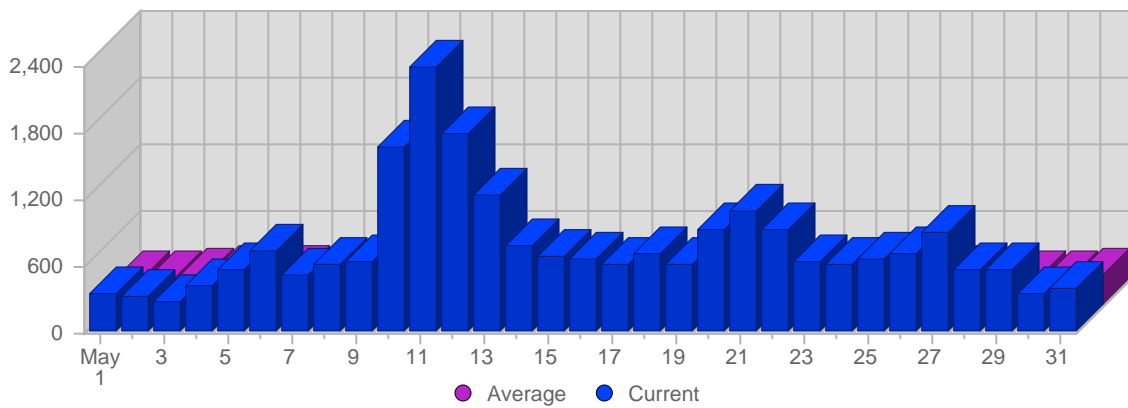

Traffic and Activity > Visits

Report Description

Report Description: Visits during the month of May 2008
 Report Range: Month of May 2008
 Report Scope: Historical Data

Historic Breakdown

Breakdown

Date	Total Visits	Average Visits Historically	Change	Percent of Total Visits
Thu May 1st, 2008	346	253,37	+346 ▲	1,45%
Fri May 2nd, 2008	327	248,68	+327 ▲	1,37%
Sat May 3rd, 2008	287	274,29	+287 ▲	1,20%
Sun May 4th, 2008	413	303,68	-165 ▼	1,73%
Mon May 5th, 2008	568	296,37	-17 ▼	2,38%
Tue May 6th, 2008	731	309,61	+190 ▲	3,06%
Wed May 7th, 2008	505	264,51	+118 ▲	2,11%
Thu May 8th, 2008	621	253,37	+275 ▲	2,60%
Fri May 9th, 2008	642	248,68	+315 ▲	2,69%
Sat May 10th, 2008	1,668	274,29	+1,381 ▲	6,98%
Sun May 11th, 2008	2,393	303,68	+1,980 ▲	10,01%
Mon May 12th, 2008	1,797	296,37	+1,229 ▲	7,52%
Tue May 13th, 2008	1,238	309,61	+507 ▲	5,18%
Wed May 14th, 2008	778	264,51	+273 ▲	3,25%
Thu May 15th, 2008	693	253,37	+72 ▲	2,90%
Fri May 16th, 2008	666	248,68	+24 ▲	2,79%
Sat May 17th, 2008	607	274,29	-1,061 ▼	2,54%
Sun May 18th, 2008	718	303,68	-1,675 ▼	3,00%
Mon May 19th, 2008	604	296,37	-1,193 ▼	2,53%
Tue May 20th, 2008	917	309,61	-321 ▼	3,84%
Wed May 21st, 2008	1,100	264,51	+322 ▲	4,60%
Thu May 22nd, 2008	916	253,37	+223 ▲	3,83%
Fri May 23rd, 2008	628	248,68	-38 ▼	2,63%
Sat May 24th, 2008	600	274,29	-7 ▼	2,51%
Sun May 25th, 2008	649	303,68	-69 ▼	2,71%
Mon May 26th, 2008	719	296,37	+115 ▲	3,01%
Tue May 27th, 2008	898	309,61	-19 ▼	3,76%
Wed May 28th, 2008	567	264,51	-533 ▼	2,37%
Thu May 29th, 2008	559	253,37	-357 ▼	2,34%
Fri May 30th, 2008	356	248,68	-272 ▼	1,49%
Sat May 31st, 2008	398	274,29	-202 ▼	1,67%
	23,909	4,536		